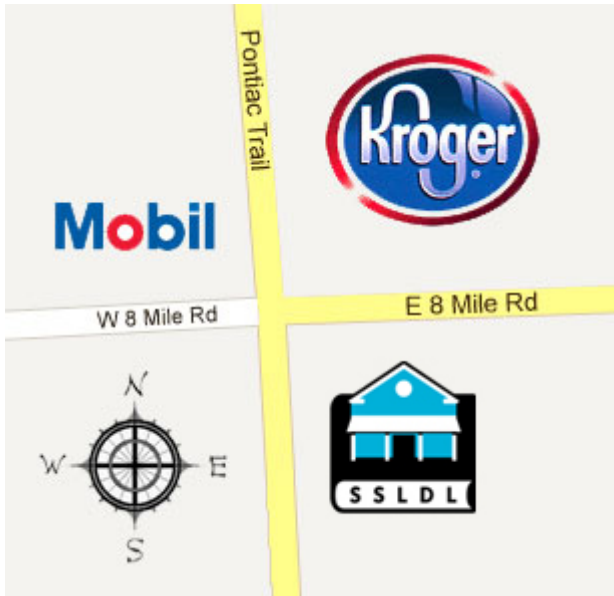

Address:

The library is located at at the southeast corner of Pontiac Trail and 8 Mile Road.

9800 Pontiac Trl, South Lyon, MI 48178

[Click here to view our location on Google Maps.](#) [2]

Source URL: <http://ssldl.info/about/hours-and-location>