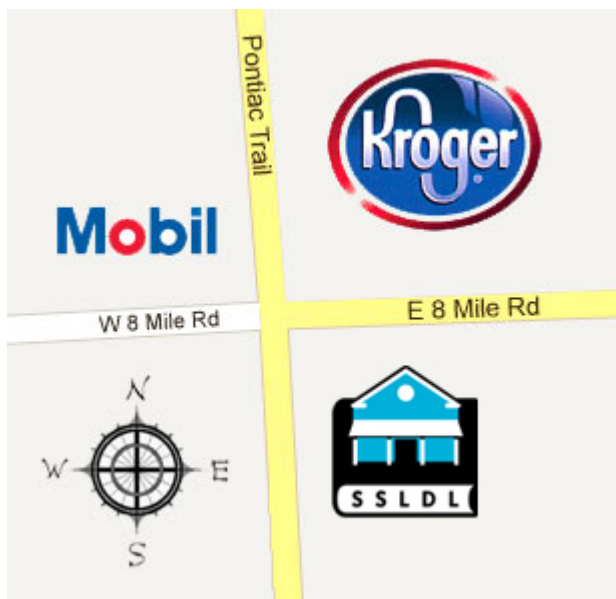

Location

The library is located at at the corner of Pontiac Trl. and 8 Mile Rd.:

9800 Pontiac Trl
South Lyon, MI 48178

[Click here to view our location on Google Maps.](#) ^[2]

2015 Closures

- **Staff In-Service**
Friday, January 23rd
- **Memorial Day**
Saturday, May 23rd - Monday, May 25th
- **Independence Day**
Saturday, July 4th
- **Labor Day**
Saturday, September 5th - Monday, September 7th
- **Thanksgiving Day**
Wednesday, November 25th Close at 6:00 pm
Thursday, November 26th - Friday, November 27th
- **Christmas**
Thursday, December 24th - Friday, December 25th
- **New Year's**
Thursday, December 31st - Friday, January 1st, 2016