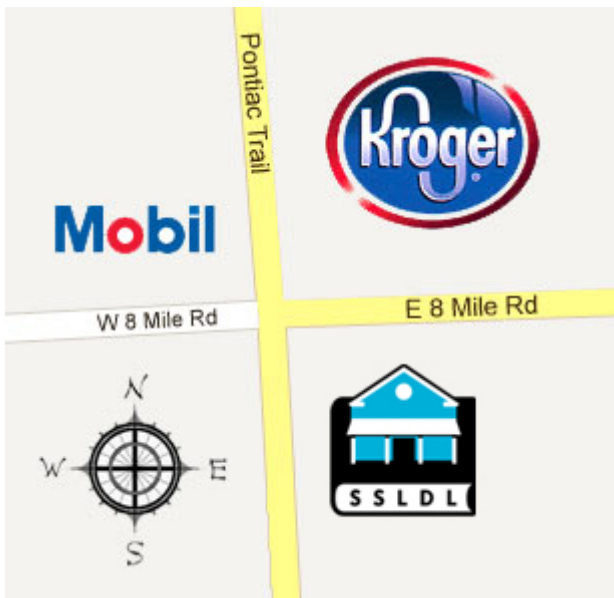

Location

The library is located at at the corner of Pontiac Trl. and 8 Mile Rd.:

9800 Pontiac Trl
South Lyon, MI 48178

[Click here to view our location on Google Maps.](#) [2]

2015 Closures

- **Staff In-Service**
Friday, January 23rd
- **Memorial Day**
Saturday, May 23rd - Monday, May 25th
- **Independence Day**
Saturday, July 4th
- **Labor Day**
Saturday, September 5th - Monday, September 7th
- **Thanksgiving Day**
Wednesday, November 25th Close at 6:00 pm
Thursday, November 26th - Friday, November 27th
- **Christmas**
Thursday, December 24th - Friday, December 25th
- **New Year's**
Thursday, December 31st - Friday, January 1st, 2016