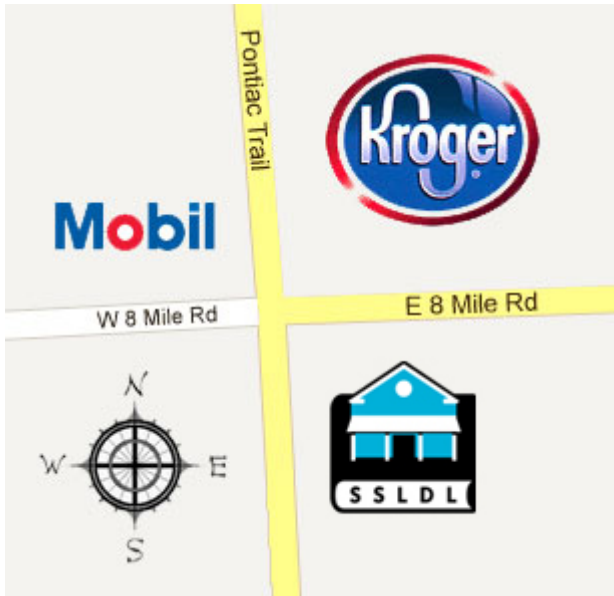

Address:

The library is located at at the corner of Pontiac Trl. and 8 Mile Rd.:

9800 Pontiac Trl, South Lyon, MI 48178

[Click here to view our location on Google Maps.](#) [2]

Source URL: <http://ssldl.info/about/hours-and-location>