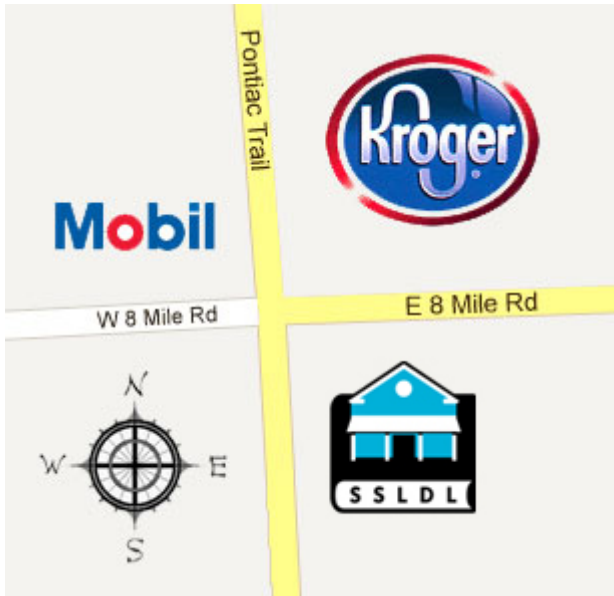

### Address:

The library is located at at the corner of Pontiac Trl. and 8 Mile Rd.:

9800 Pontiac Trl, South Lyon, MI 48178

[Click here to view our location on Google Maps.](#) [2]

---

**Source URL:** <http://ssldl.info/about/hours-and-location>