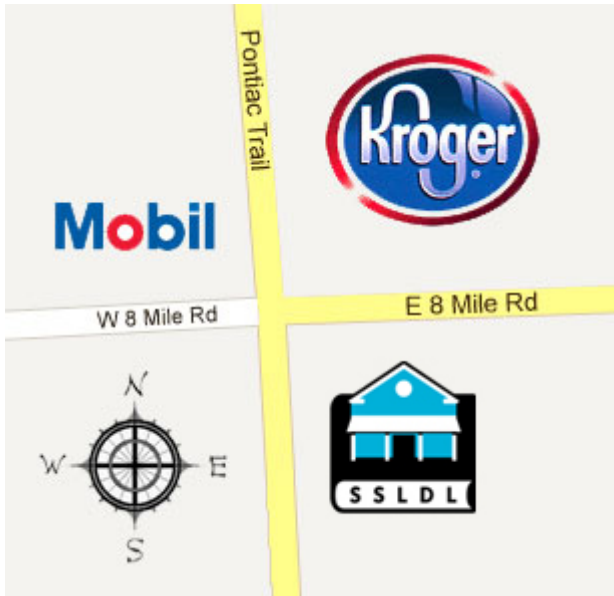

Address:

The library is located at at the corner of Pontiac Trail and 8 Mile Road.

9800 Pontiac Trl, South Lyon, MI 48178

[Click here to view our location on Google Maps.](#) [2]

Source URL: <http://ssldl.info/about/hours-and-location>