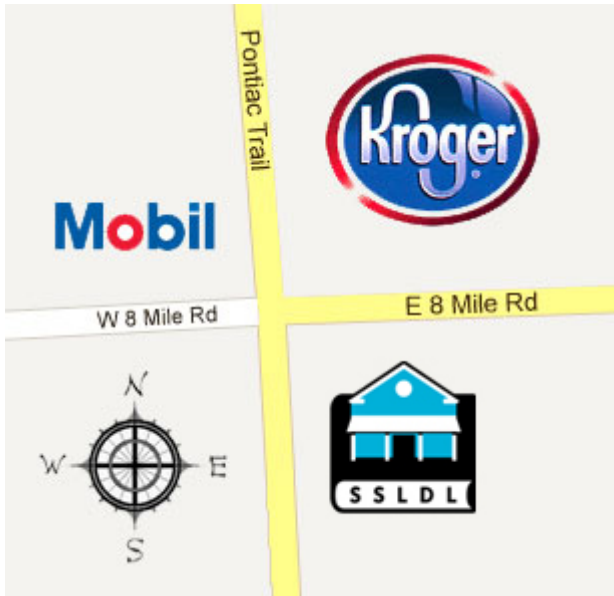

### Address:

The library is located at at the corner of Pontiac Trail and 8 Mile Road.

9800 Pontiac Trl, South Lyon, MI 48178

[Click here to view our location on Google Maps.](#) [2]

---

**Source URL:** <http://ssldl.info/about/hours-and-location>