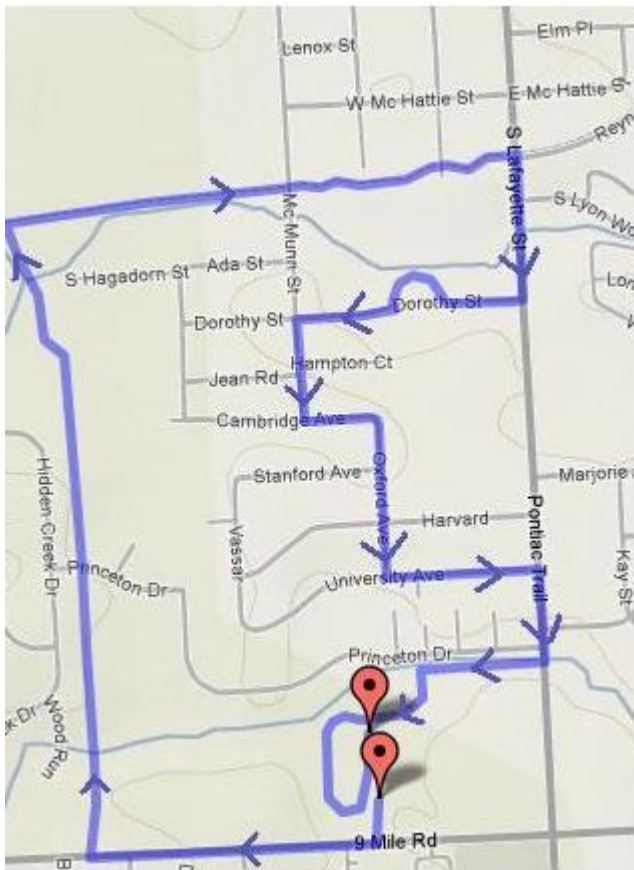

Salem-South Lyon District Library

Imagine the Possibilities

9800 Pontiac Trl, South Lyon, MI 48178
Phone: 248-437-6431 | Fax: 248-437-6593

Published on *Salem-South Lyon District Library* (<http://ssldl.info>)

[Home](#) > [Events](#) > [Book'n Trilogy](#) > The Course

The Course [1]

Course Map

The entire route for the 5K is downhill!! (Except for the uphill parts!)

Storytime Challenge (A Fun Run for the Kids)

The Storytime Challenge will take place on the track at Millennium Middle School. You can count your participants laps as they go around the track. At the 15 minute mark, the start line turns into the finish line. Once the finish horn goes off, any athlete that crosses the line is finished, and will be given their award. If you cross the line before the horn goes off, you can finish your lap!

Hint from the Race Director: Run on the inside lane of the track as much as you can? I think it?s shorter that way! That?s what I?d do anyway!

Safety on the Route

Baby strollers, baby joggers, and the like are allowed provided you line up in the back and keep a safe distance from other runners while on the course. Pursuant to the Race Director, bicycles, skateboards, in-line skaters, roller skates, scooters, and any other wheeled apparatuses except wheelchairs and baby joggers are not allowed on the course. Violators will be removed from the course at the Race Director?s discretion. Dogs on a leash are welcome on the course.